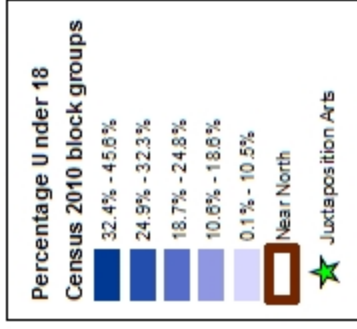

# CITY OF MINNEAPOLIS:

## Percentage Population Under 18