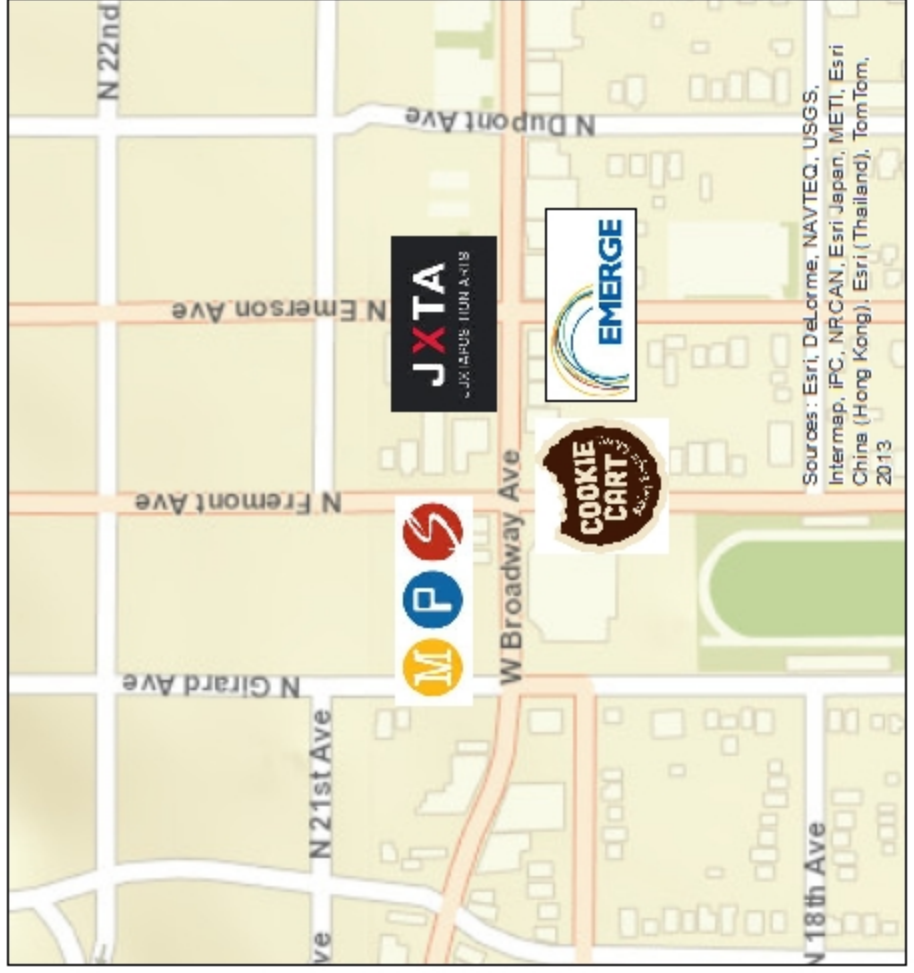

Sources: Esri, DeLorme, NAVTEQ, USGS, Intermap, iPC, NRCAN, Esri Japan, METI, Esri China (Hong Kong), Esri (Thailand), TomTom, 2013