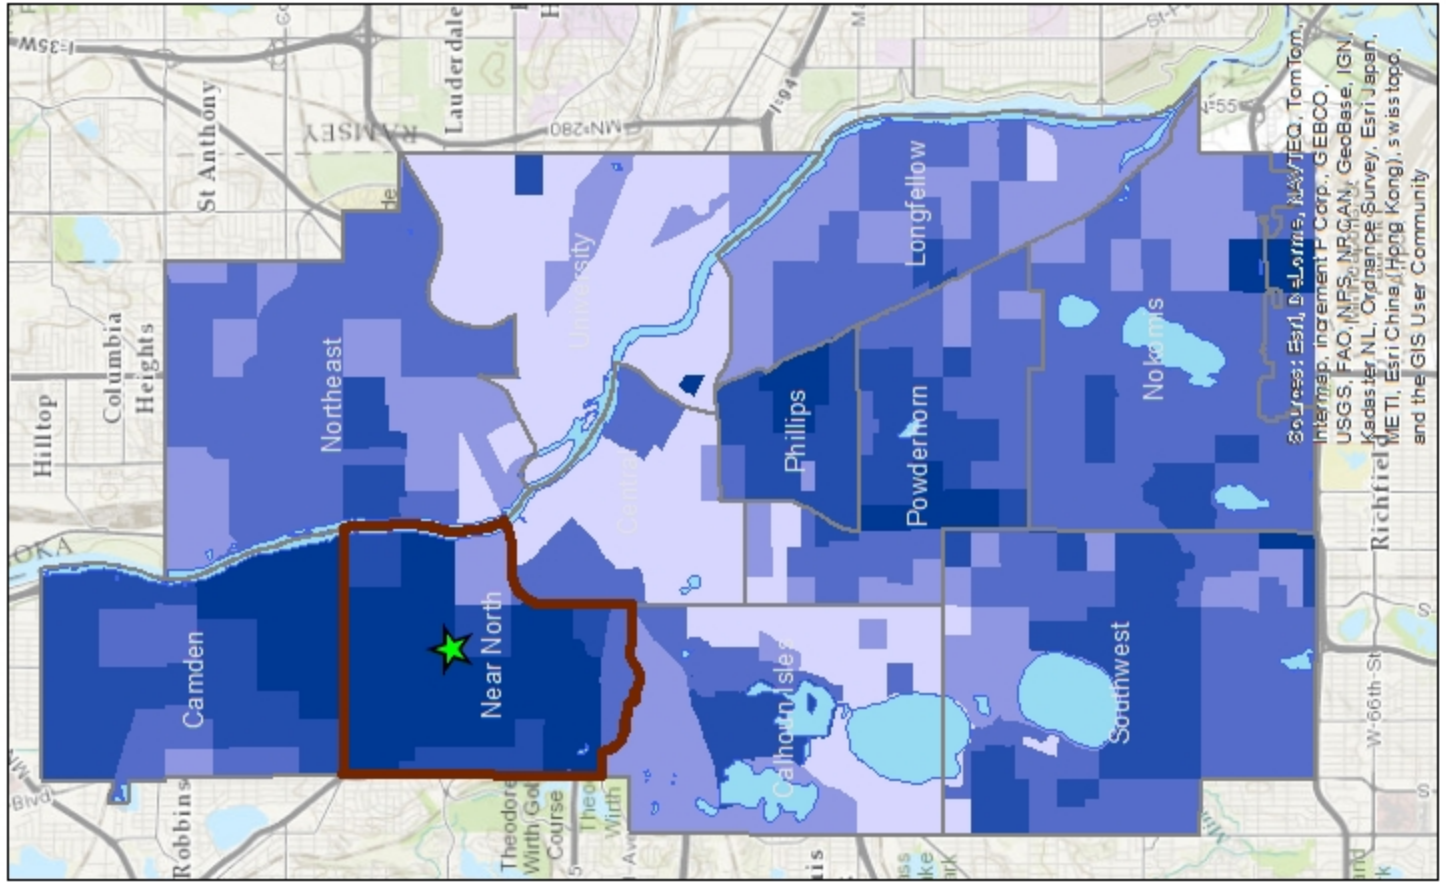

# CITY OF MINNEAPOLIS:

## Percentage Population Under 18

## Youth and workforce training Organizations:

Center for Urban and Regional Affairs (CURA)  
UNIVERSITY OF MINNESOTA

Data Source: U.S. Census Bureau, Juxtaposition Arts  
Map Created 4/14 by CURA staff