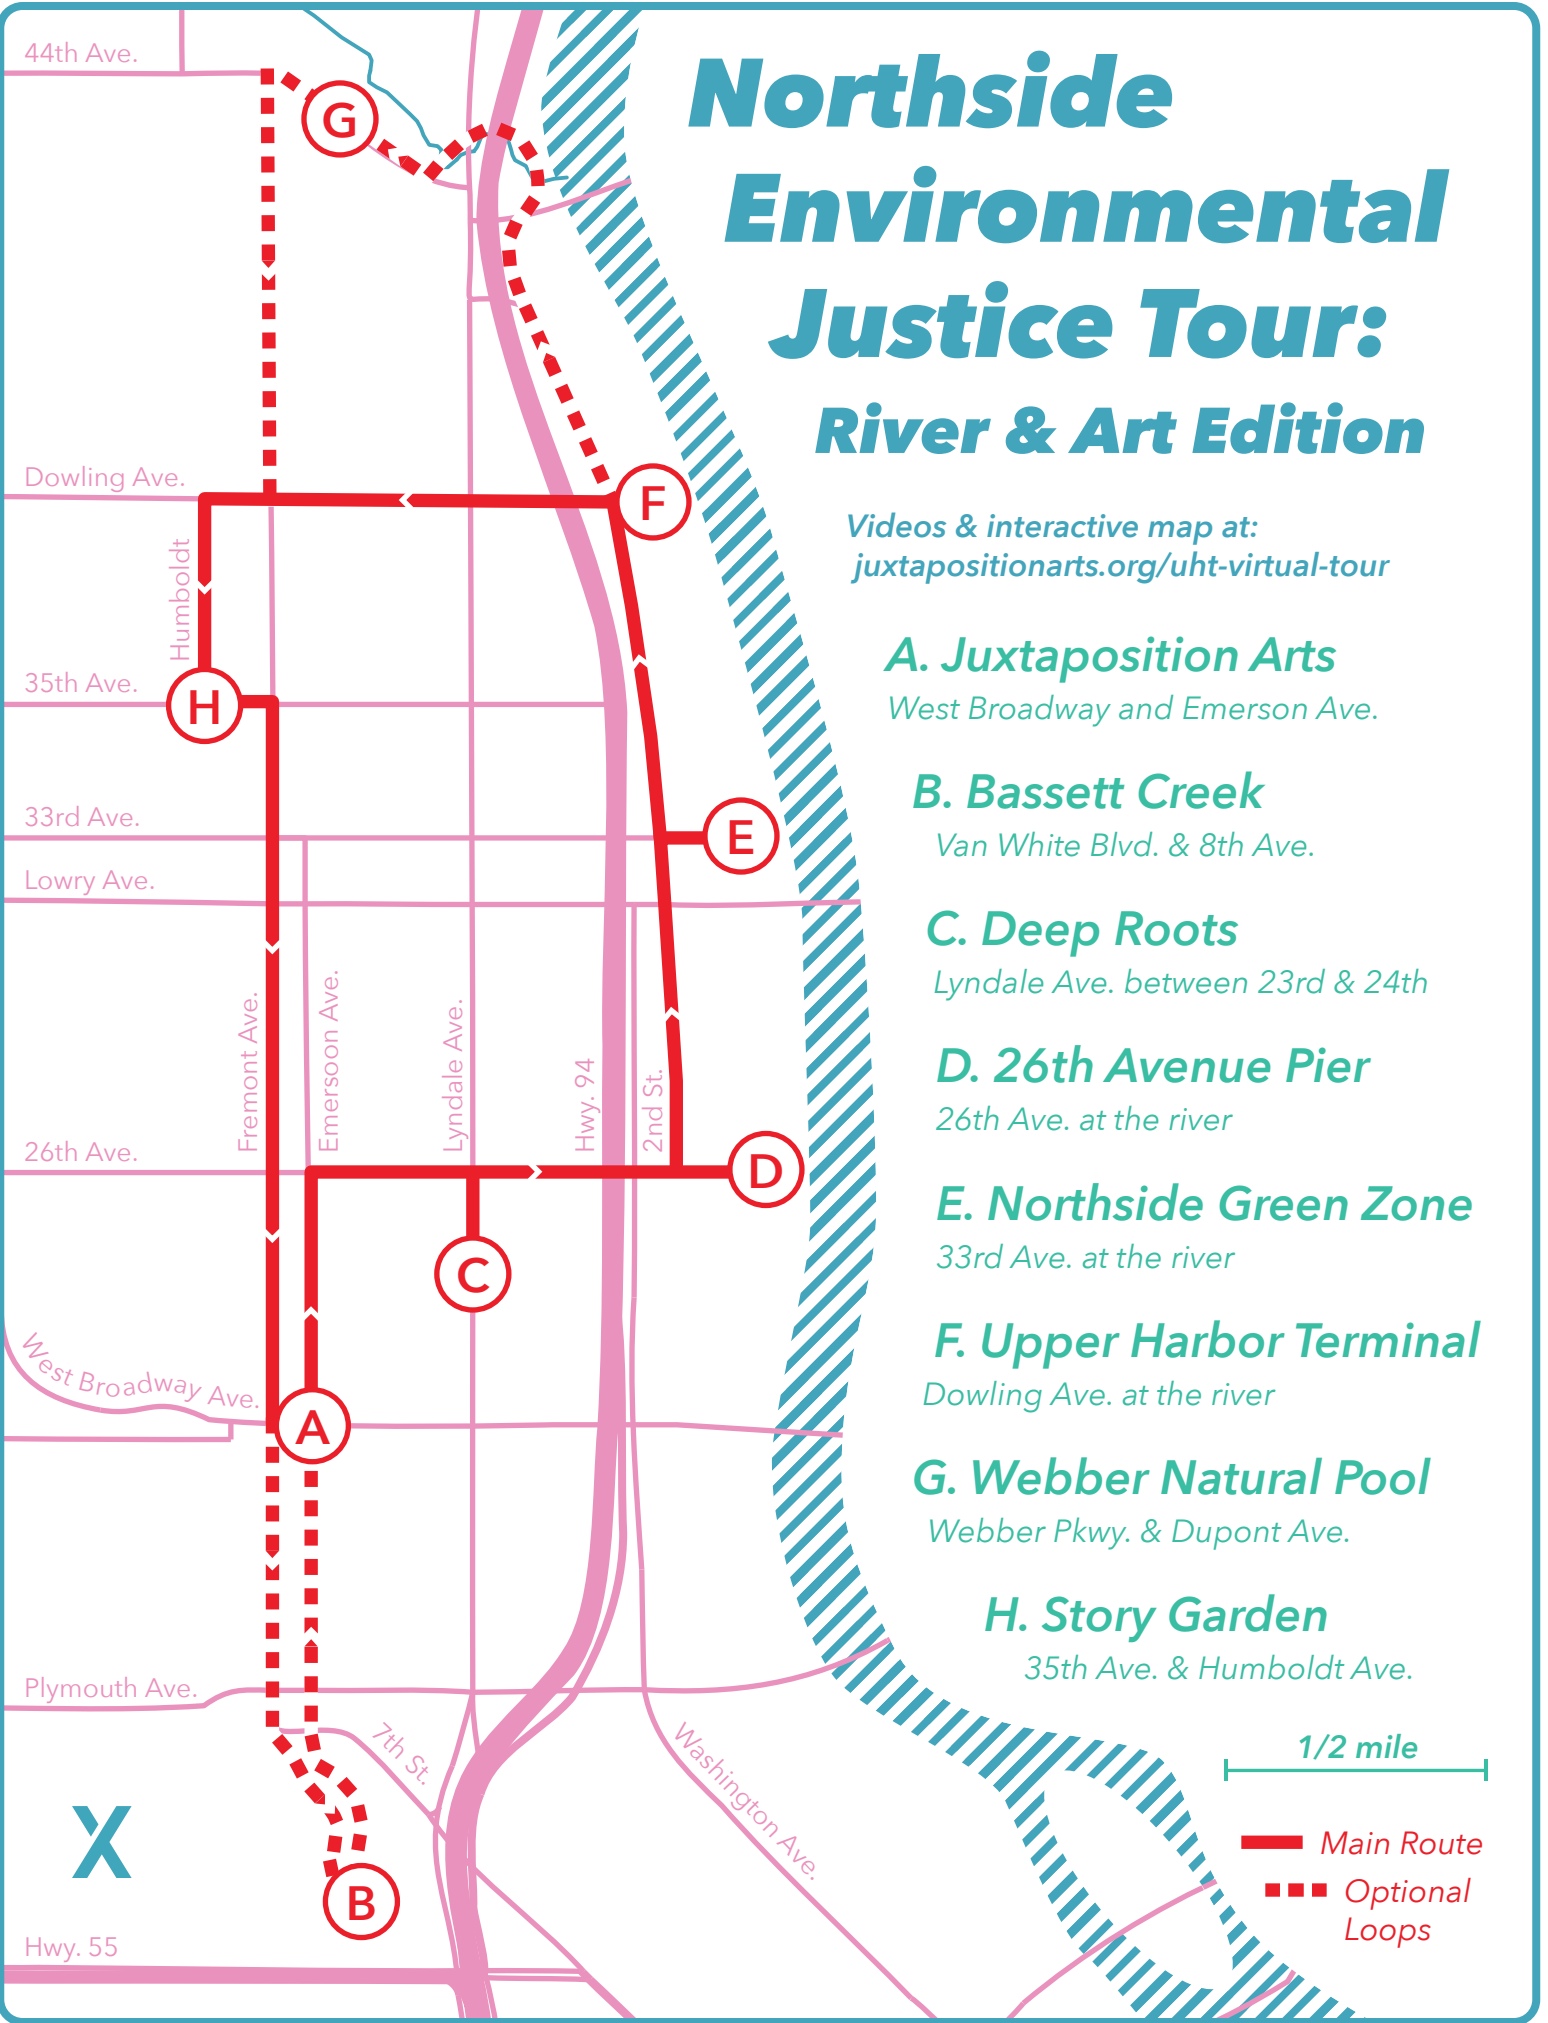

Northside Environmental Justice Tour: River & Art Edition

Videos & interactive map at:
juxtapositionarts.org/uht-virtual-tour

A. Juxtaposition Arts

West Broadway and Emerson Ave.

B. Bassett Creek

Van White Blvd. & 8th Ave.

C. Deep Roots

Lyndale Ave. between 23rd & 24th

D. 26th Avenue Pier

26th Ave. at the river

E. Northside Green Zone

33rd Ave. at the river

F. Upper Harbor Terminal

Dowling Ave. at the river

G. Webber Natural Pool

Webber Pkwy. & Dupont Ave.

H. Story Garden

35th Ave. & Humboldt Ave.

1/2 mile

— Main Route
- - - Optional Loops